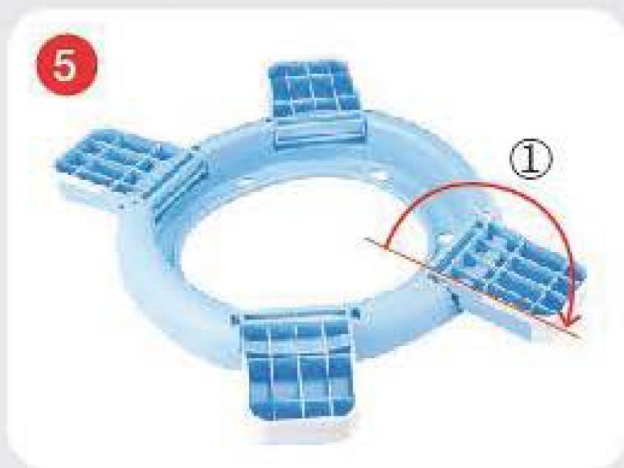

## Mode 2: Use with toilet

1. Remove the product from the packaging and detach the potty pot.

2. Lift up vertically ①, turn ② 90 degrees inward or fold ③.

3. Remove the folding toilet.

4. Lift ①.

5. Turn the leg 180 degrees and fold it ①.

6. Turn it upside down, press the lid onto the base and place it on the toilet after installation is complete.