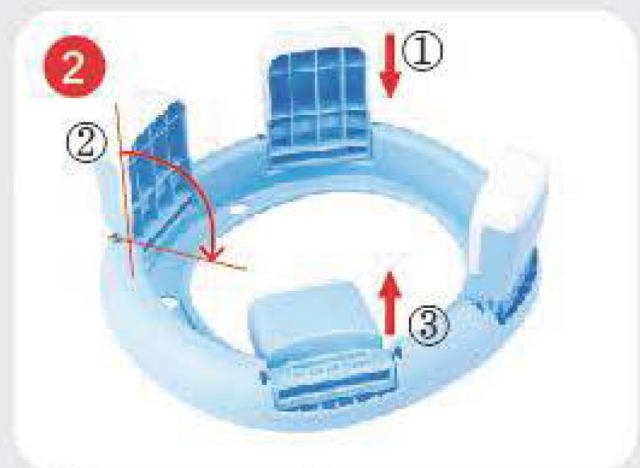

**5.** Turn the product over and fit the potty pot.

**6.** Press the cover on the base and finalise assembly.

**Precautions:**

1. To be installed by adults only!
2. After installation, check that the product is securely mounted.
3. The product should only be used under adult supervision.

## Mode 2: Use with toilet

1. Remove the product from the packaging and detach the potty pot.

2. Lift up vertically ①, turn ② 90 degrees inward or fold ③.

3. Remove the folding toilet.

4. Lift ①.

5. Turn the leg 180 degrees and fold it ①.