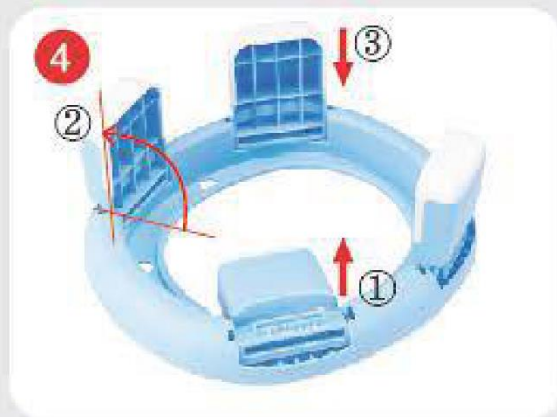

**Mode 1: Standalone use**

**1.** Remove the product from the packaging and lay it flat.

**2.** Open the cover (seat cushion).

**3.** Remove the folding toilet.

**4.** Lift ①, turn them 90 degrees vertically ② or fold ③.

**5.** Turn the product over and fit the potty pot.

**6.** Press the cover on the base and finalise assembly.

**Precautions:**

1. To be installed by adults only!
2. After installation, check that the product is securely mounted.
3. The product should only be used under adult supervision.